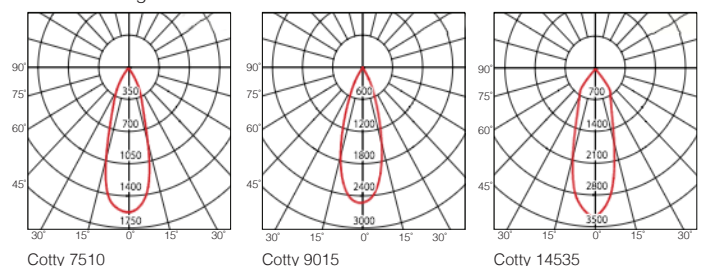

Luminous Light Distribution