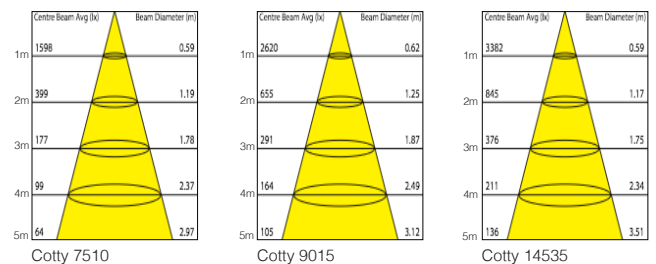

Illuminance at a Distance

Luminous Light Distribution