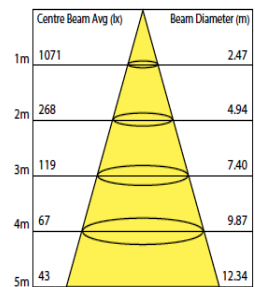

Order Code	CL16536	CL21048
Colour	White	White
Colour Temperature	4000K/ 5500K	
Wattage	36W	48W
Luminous Flux	3600lm	4800lm
Beam Angle	100°	100°
Dimensions	245x54mm	245x54mm
Cut-out	Ø210	Ø210
Plug/ Socket/ Base	3-pin AC plug with external driver	
Reflector/ Diffuser	Frosted diffuser	
Equivalent Wattage	200W halogen	250W halogen