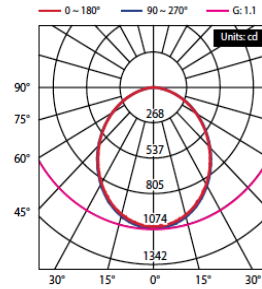

Order Code	CL16536	CL21048
Colour	White	White
Colour Temperature	4000K/ 5500K	
Wattage	36W	48W
Luminous Flux	3600lm	4800lm
Beam Angle	100°	100°
Dimensions	245x54mm	245x54mm
Cut-out	Ø210	Ø210
Plug/ Socket/ Base	3-pin AC plug with external driver	
Reflector/ Diffuser	Frosted diffuser	
Equivalent Wattage	200W halogen	250W halogen