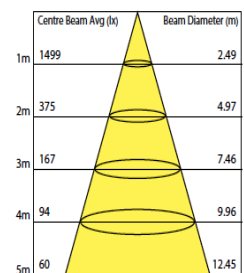

Order Code	CL16536	CL21048
Colour	White	White
Colour Temperature	4000K/ 5500K	
Wattage	36W	48W
Luminous Flux	3600lm	4800lm
Beam Angle	100°	100°
Dimensions	245x54mm	245x54mm
Cut-out	Ø210	Ø210
Plug/ Socket/ Base	3-pin AC plug with external driver	
Reflector/ Diffuser	Frosted diffuser	
Equivalent Wattage	200W halogen	250W halogen