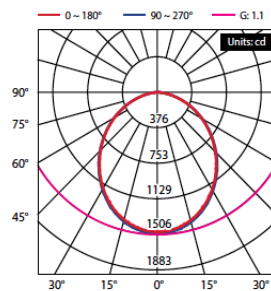

Order Code	CL16536	CL21048
Colour	White	White
Colour Temperature	4000K/ 5500K	
Wattage	36W	48W
Luminous Flux	3600lm	4800lm
Beam Angle	100°	100°
Dimensions	245x54mm	245x54mm
Cut-out	Ø210	Ø210
Plug/ Socket/ Base	3-pin AC plug with external driver	
Reflector/ Diffuser	Frosted diffuser	
Equivalent Wattage	200W halogen	250W halogen