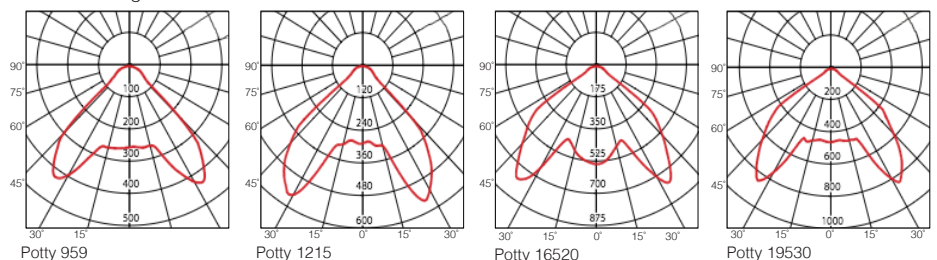

Luminous Light Distribution