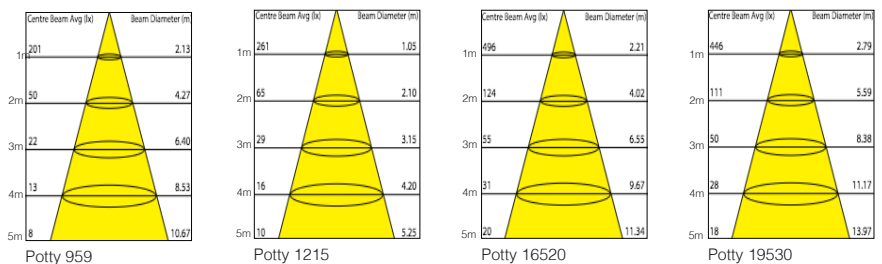

Illuminance at a Distance

Luminous Light Distribution