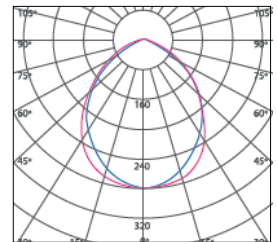

Typical Luminous Flux:
K-70W-3800lm (3000K)
K-70W-5100lm (5700K)
LIKO Omega K-70W Floodlight