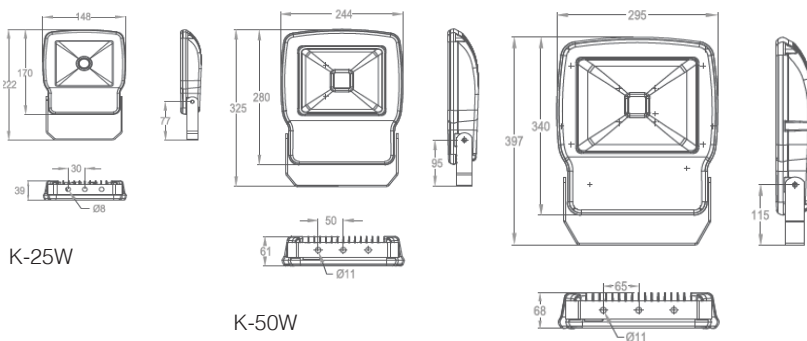

Application:

Parking areas, facade lightings, sport lightings, commercial areas, residential areas & shopping malls.