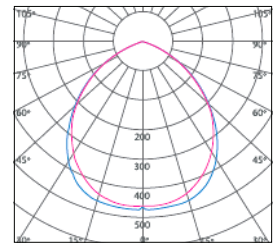

Luminous Flux:
K-50W-2700lm (3000K)
K-50W-3600lm (5700K)

LIKO Omega K-50W Floodlight