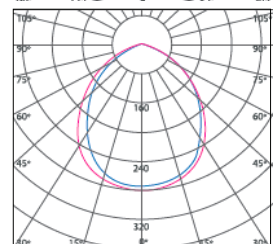

## 25W, 50W & 70W

Order Code	LIKO Omega K-25W	LIKO Omega K-50W	LIKO Omega K-70W
Wattage	25W	50W	70W
Lumen	1600 lm	3600 lm	5100 lm
Dimension	170 (222)×148×39	280 (325)×244×61	340 (397)×295×68
Colour Temperature	3000K- 5700K	3000K- 5700K	3000K- 5700K
IP Rating	IP65	IP65	IP65
CRI	>80	>80	>80
Operating Temperature	-30°C ~ +40°C	-30°C ~ +40°C	-30°C ~ +40°C
Weight	0.6 kg	1.5 kg	2.5 kg
Material	Die-cast aluminium finished with durable polyester epoxy powder coating, Akzo Nobel RAL 9006		
Diffuser	Anti glare high transparency frosted tempered glass		

Luminous Flux:  
K-25W-1200lm (3000K)  
K-25W-1600lm (5700K)

LIKO Omega K-25W Floodlight

Luminous Flux:  
K-50W-2700lm (3000K)  
K-50W-3600lm (5700K)

LIKO Omega K-50W Floodlight

Typical Luminous Flux:  
K-70W-3800lm (3000K)  
K-70W-5100lm (5700K)  
LIKO Omega K-70W Floodlight